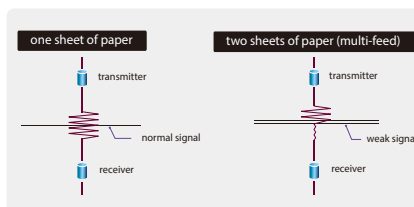

A Compact and Affordable Duplex Scanner

Features:

- AD340G scans 40 ppm/80ipm (at A4, Color, 300 dpi)
- Easy to carry due to the slim design
- Support embossed plastic cards
- Ultrasonic multi-feed detection
- Professional bundled software applications include Avison Button Manager V2, AVScan X, PaperPort SE 14
- Earth-friendly LED technology
- Compact ADF holds up to 50 pages
- Press and scan to cloud servers such as Google Drive, FTP, Evernote, and Microsoft SharePoint via Button Manager V2
- Latest USB3.2 Gen 1x1 connectivity for faster transmission speed

Overview

The AD340G is a 40 ppm/ 80 ipm, duplex sheetfed scanner that is fast, reliable, and affordable for business where scanning plastic ID cards, business cards, documents or other heavy card stock is necessary. Embedded with Avison-developed image processor, the scanned image can be automatically cropped, straightened, and optimized with enhanced speed.

Ultrasonic multi-feed detection

With the built-in ultrasonic multi-feed detection capability, the scanner allows you to set overlapped paper by detecting paperthickness between document. When multi-feed is detected a warning message will be prompted.

Color, and graphical LCD display

The AD340G is easy to use through the LCD display and buttons on the panel.

By selecting your destination and pressing the "Scan" button, the scan can be done and the scanned image can be sent to your specified destination application such as e-mail, printer,