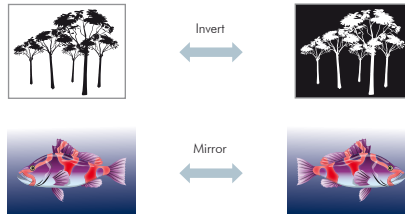

Invert / Mirror

Invert: Reverse the brightness and the colors in the image.

Mirror: Reverse the right and left side of your image.