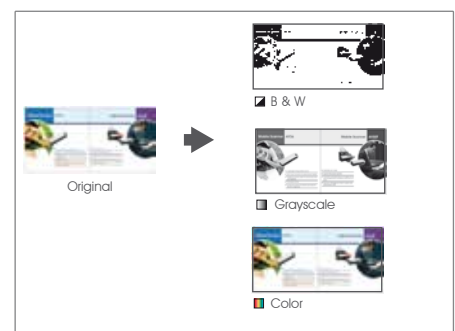

What we have bundled

The Avison FB1000N scanner comes with TWAIN, WIA driver and is also bundled with full version of exclusive Nuance PaperPort SE14.

Advanced TWAIN Driver

Avison's easy-to-use TWAIN driver provides various useful features such as auto color detection, color matching, to enhance your image quality and improve your productivity.

Multi-stream

Scan one image and show 2~3 images in different image modes in one time.

Avision | FB1000N Flatbed Scanner

Color Matching

Use the default parameters (ICC profile) to get the accurate colors of your pictures.

Invert / Mirror

Invert: Reverse the brightness and the colors in the image.

Mirror: Reverse the right and left side of your image.

PaperPort SE14

- The Professional Choice to Organize and Share Your Documents