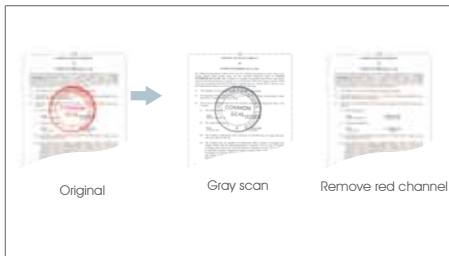

Color Drop Out

Not only R/G/B 3 channel color drop out, but any specific color can be selected as a color filter.