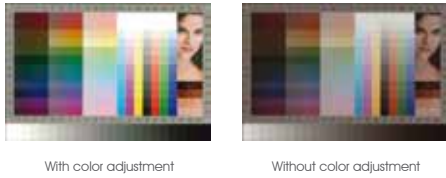

Avision | FB1000N Flatbed Scanner

Color Matching

Use the default parameters (ICC profile) to get the accurate colors of your pictures.