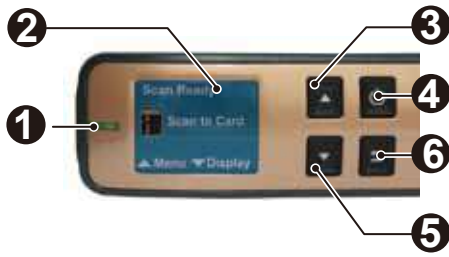

Easy to use

The scanner is built-in with a clear color LCD display that show the previewed images, scanner settings and warning messages.

Turn on the scanner, press the Power/ Scan button and move the scanner over a page, a wall, or a box and press the Power/ Scan button again to stop the scan. Your scan is completed.

Preview images with 1.8" color LCD display

The Preview feature allows you to view your JPEG image on the color LCD screen for 2 seconds immediately after a scan to confirm the images you have just captured. In addition, you can also view all images individually or as a slideshow.

MiWand 2L

The easy-to-use 1.8" color LCD screen and button

1 System indicator light	Indicates the operating/warning status of the scanner.
2 LCD display	Displays preview images and settings menus.
3 Up arrow	<ul style="list-style-type: none"> Enters Menu screen from [Scan Ready] screen. Navigate "backward" through images and menu options.
4 Power button	<ul style="list-style-type: none"> Press and hold for 3 seconds to turn on the scanner. Press to start or end a scan. Accept option choice in Menu and Preview options. Press and hold for 3 seconds to turn off the scanner.
5 Down arrow	<ul style="list-style-type: none"> Enters Display mode from [Scan Ready] screen. Navigate "forward" through images and menu options.
6 Return arrow	Return to previous screens or exits from Display mode or Menu option.